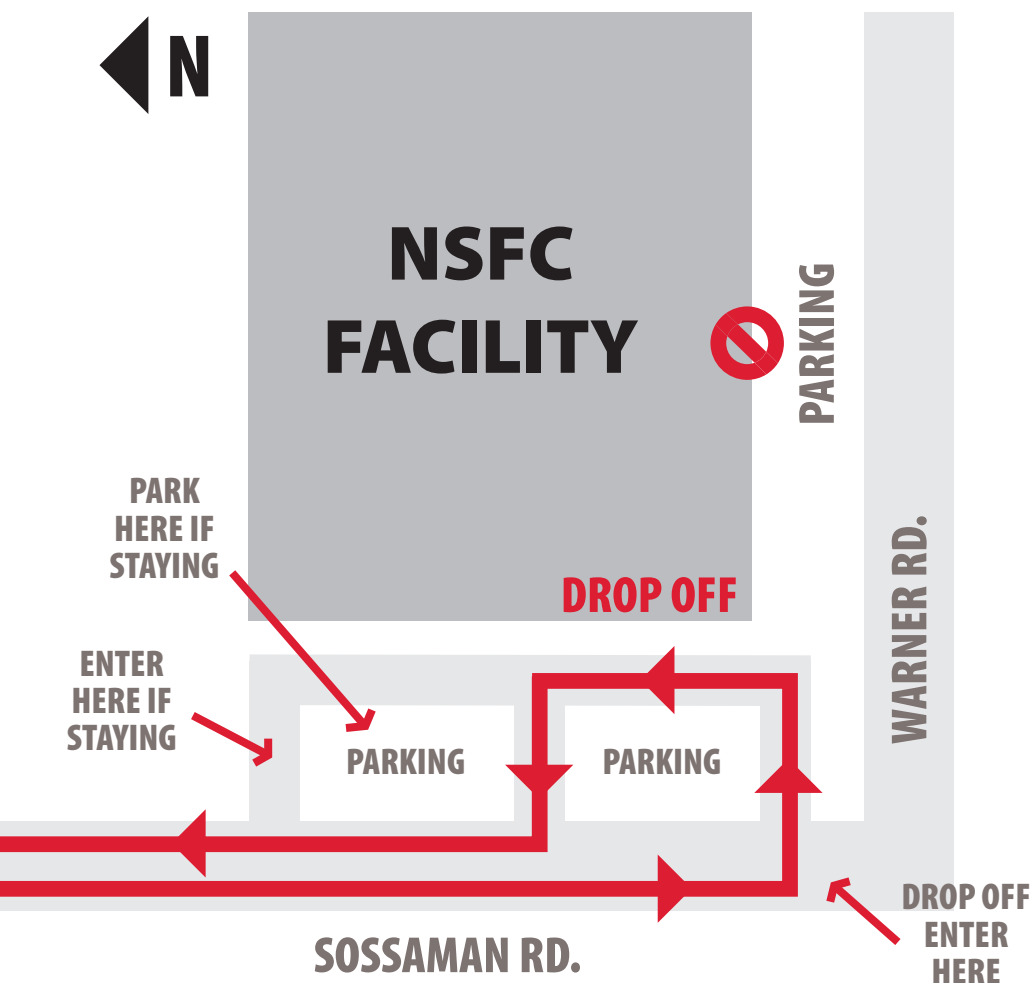

NEW PARKING POLICY:

Please read, this is for the SAFETY OF ALL OF OUR PLAYERS

If you're bringing your player to practice and planning on either parking or staying, please use the north most entrance off Sossaman Road and park in the north half of the parking lot just west of Field 1.

DO NOT PARK ON THE SOUTH SIDE BY THE ACADEMY FIELDS.

If you're dropping off or picking up your player from practice please pull into the complex in the most SOUTH entrance off Sossaman Road and pull along the sidewalk along the fence on the west side of the academy fields. Please stay in the cones and stay in line.

DO NOT drop off your player in a parking space on the south side of the parking lot. Pull along the curb and let them out. Then pull out of the complex through the CENTER exit on Sossaman Road.

If your car is staying for practice then pull in the NORTH entrance and park. If you are dropping off and/or picking up then please use the furthest SOUTH entrance off of Sossaman Road and leave through the CENTER exit onto Sossaman.